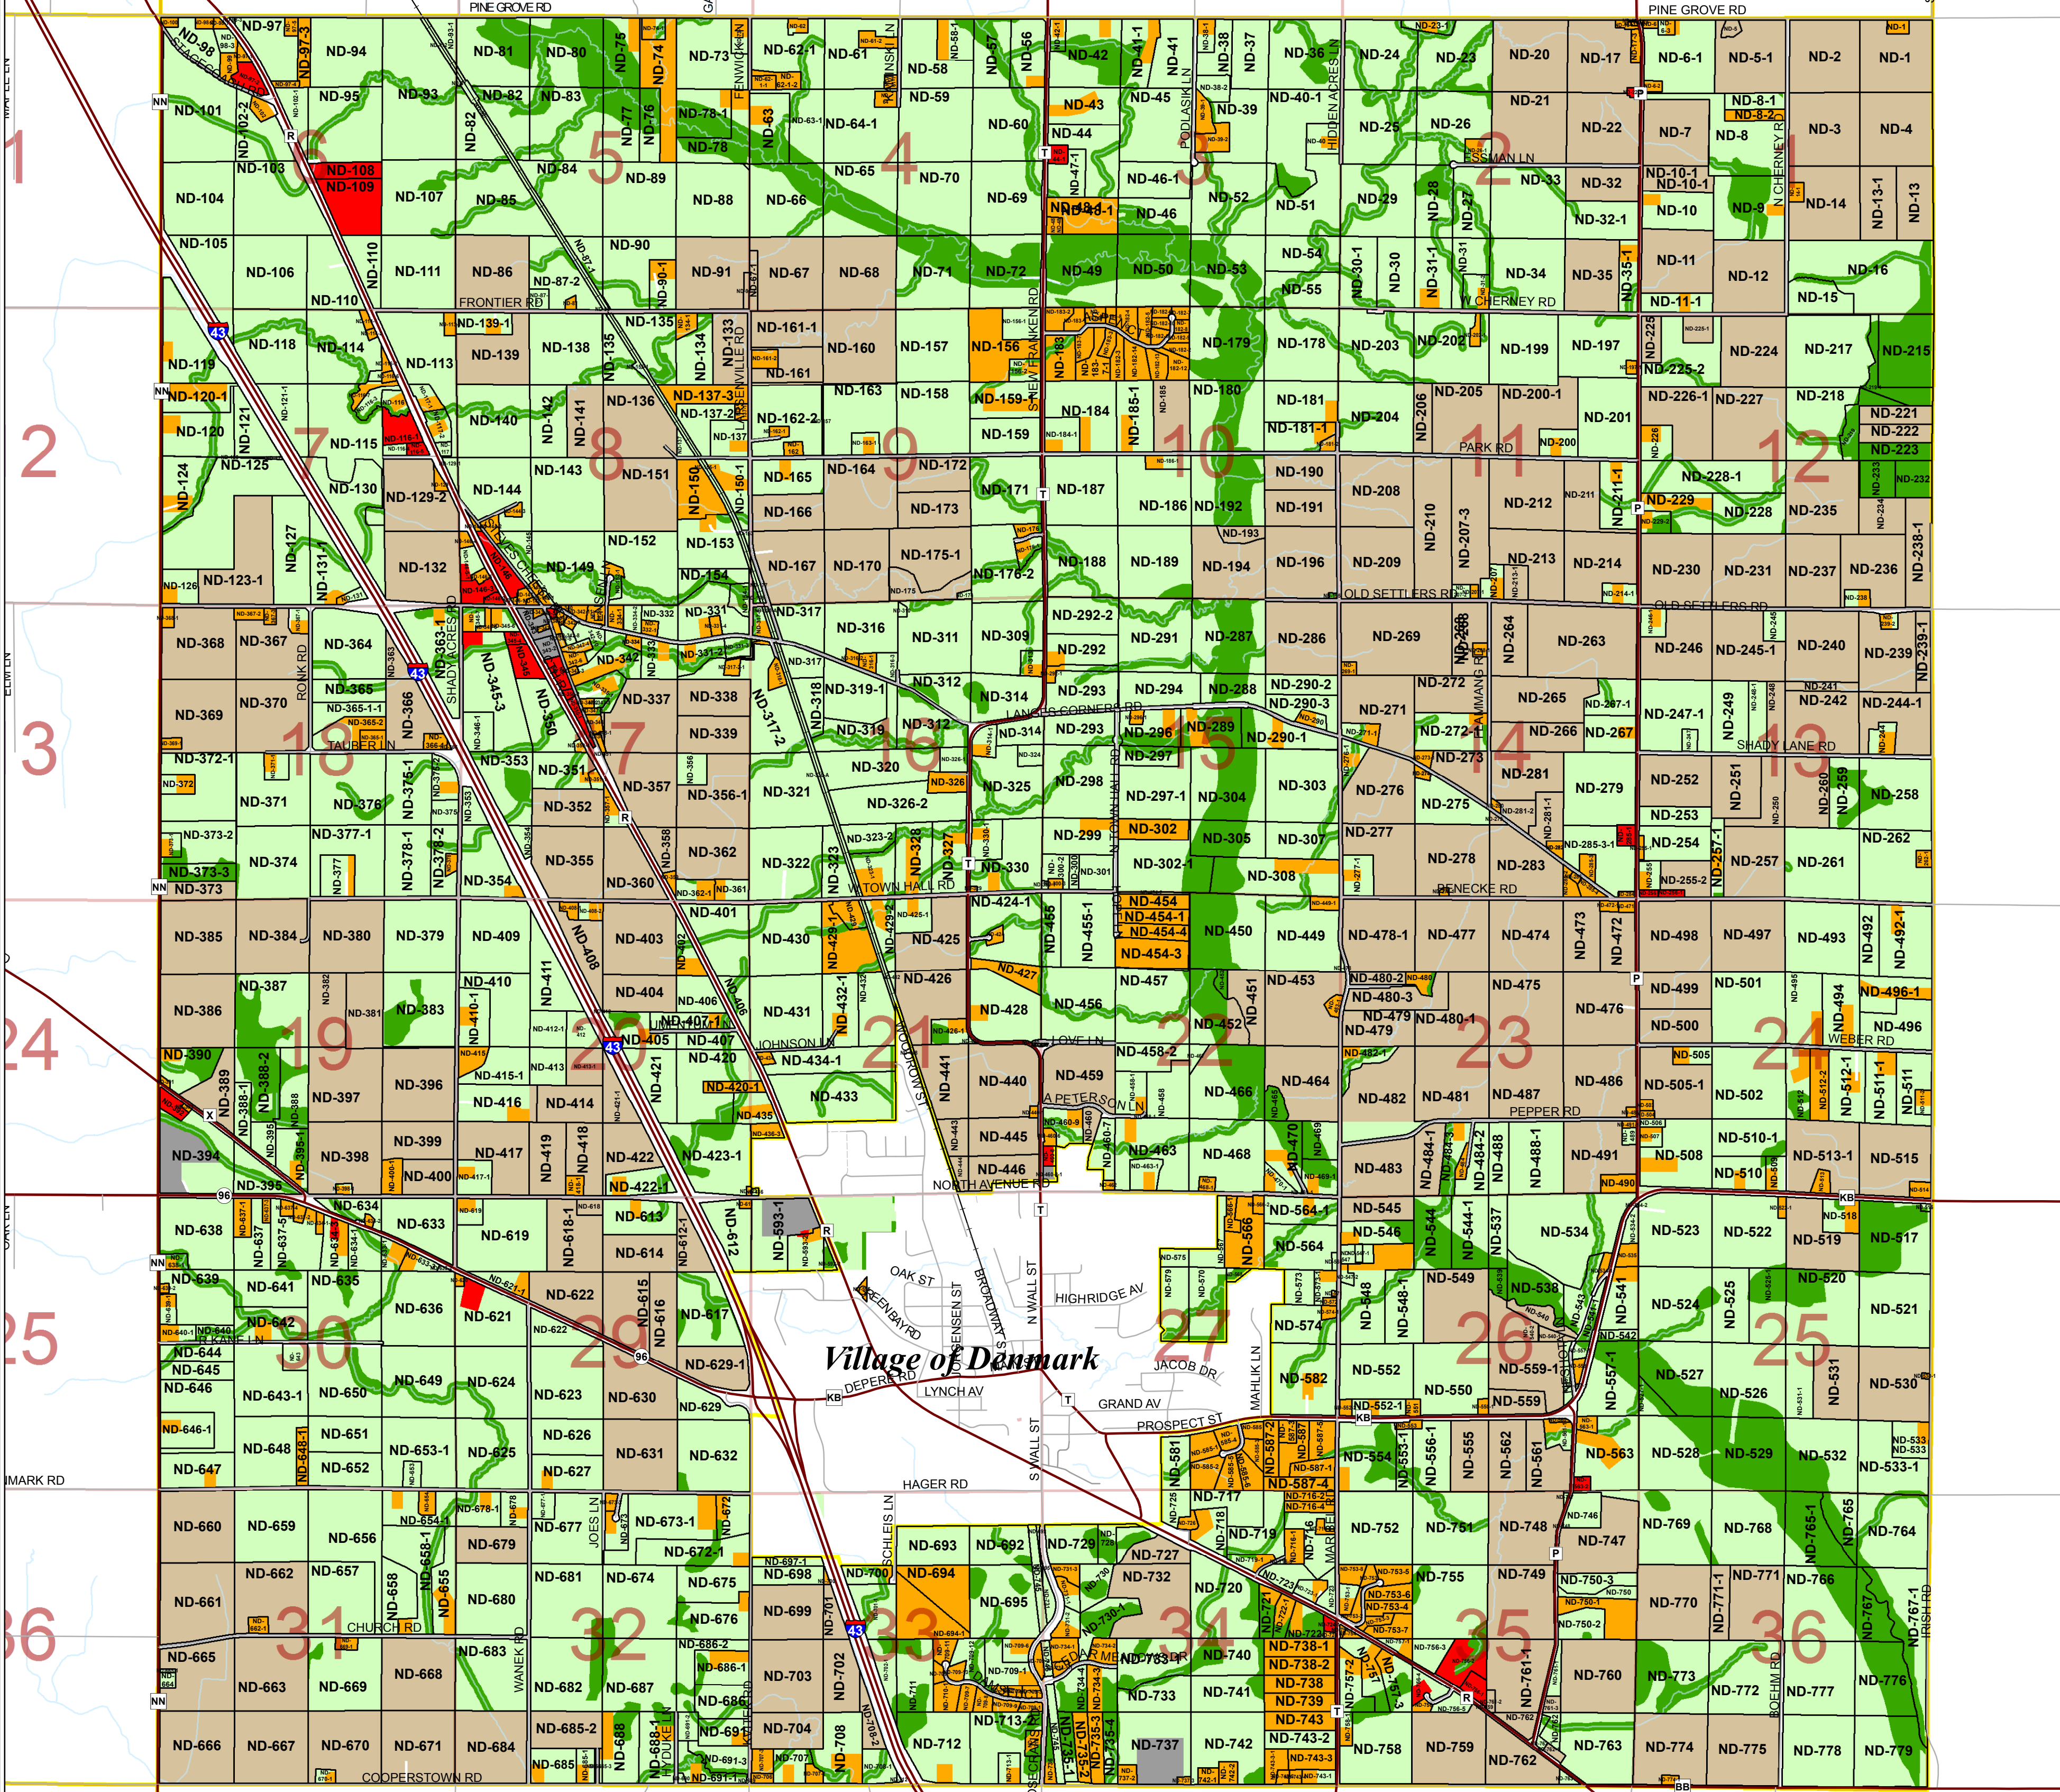

# Farmland Preservation Zoning Map

Town of New Denmark  
Brown County, Wisconsin

- ### Zoning Districts
- AG Agricultural
  - AG-FP Agricultural Farmland Preservation
  - A-R Agricultural Residential
  - B-1 Community Business
  - I-1 Limited Industrial
  - C-1 Conservancy

- ### Legend
- Municipal Districts
  - Tax Parcel
- ### PLSS Line
- SubType
- Section Line
- ### Street Centerlines
- Highway (Federal, State, or County)
  - Local Road or Street
- ### Water Bodies
- Lakes, Ponds & Rivers
  - Rivers & Streams

Map updated 6/16/2014

K:\Zoning-Municipal\TNew Denmark\TNewDenmarkWIZoning06162014  
Map Produced by the Brown County Planning Commission  
Aaron M. Schuette, Principal Planner

Village of Denmark